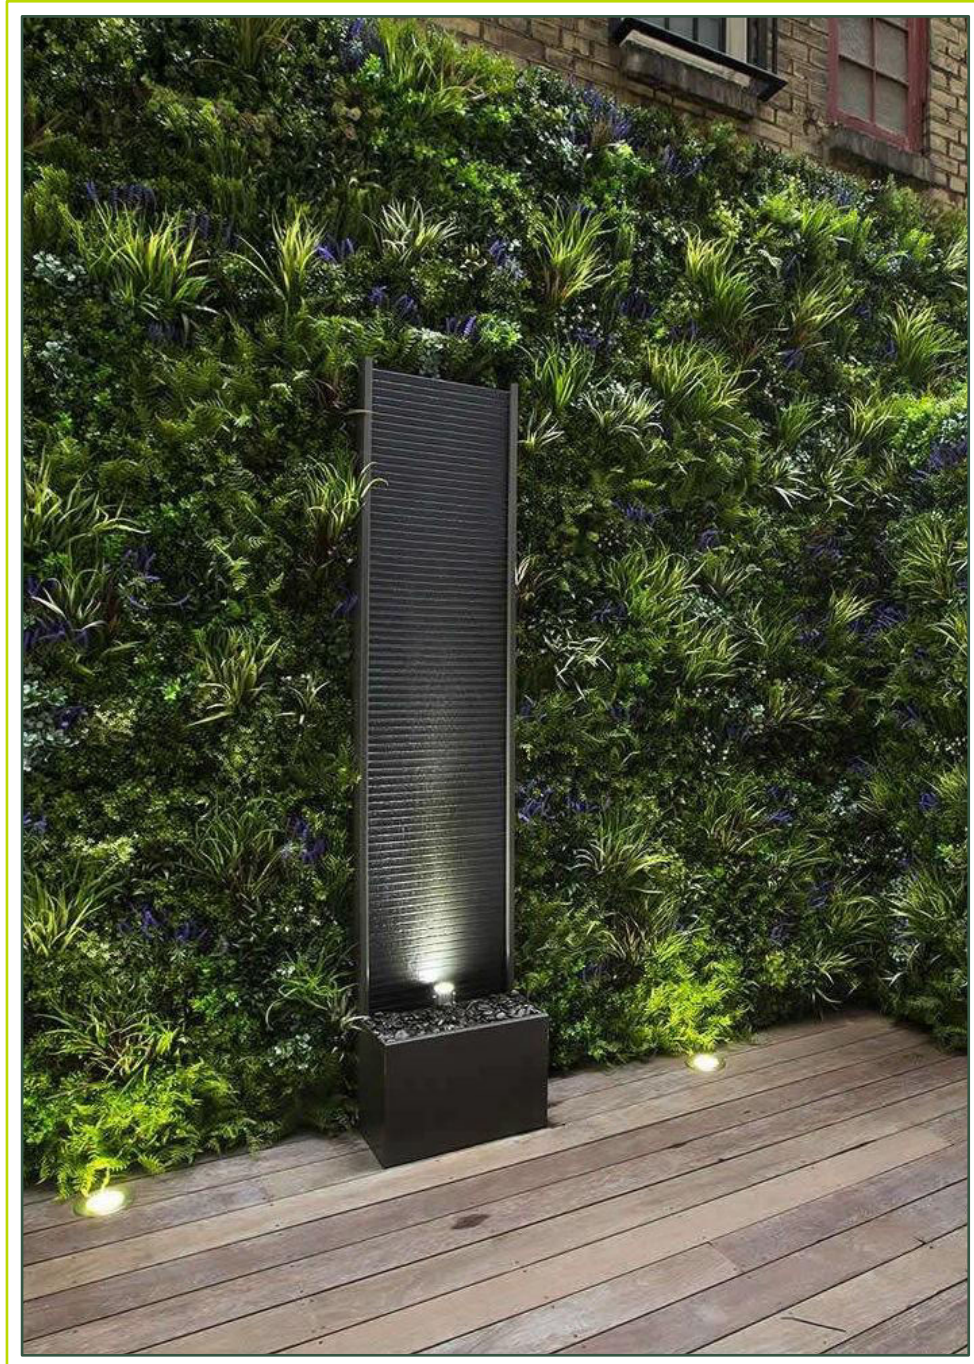

FLOORINGS : WOOD | SPORTS
| GRASS | CARPETS | BLINDS

ARTIFICIAL GREEN WALL

8600 A : 1585
Size : 50 cm x 50
cm Area : 2.7 sq ft
Use : Indoor &
Outdoor

8600 B : 1550
Size : 50 cm x 50
cm Area : 2.7 sq ft
Use : Indoor &
Outdoor